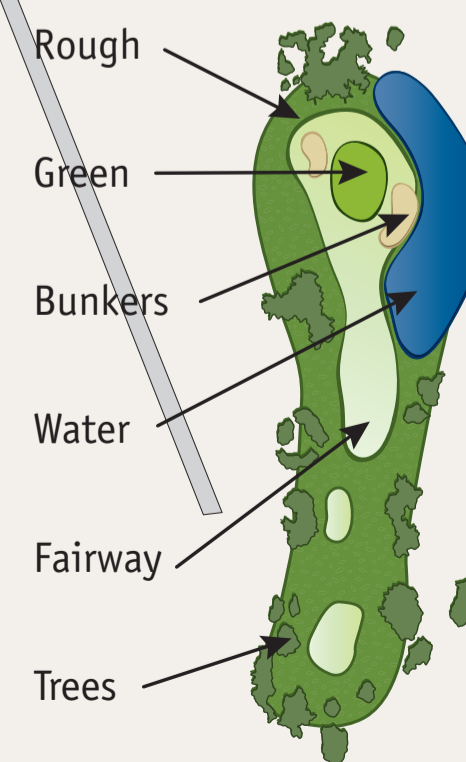

FARRAWONGA MULWALA

GOLF CLUB RESORT

LEGEND

= Toilets

= Emergency Phone

= Drinking Water

= Lake Course

= Executive Course

= Murray Course

MURRAY RIVER

MURRAY COURSE

EXECUTIVE COURSE

LAKE COURSE

GULAI RD

NSW

VIC